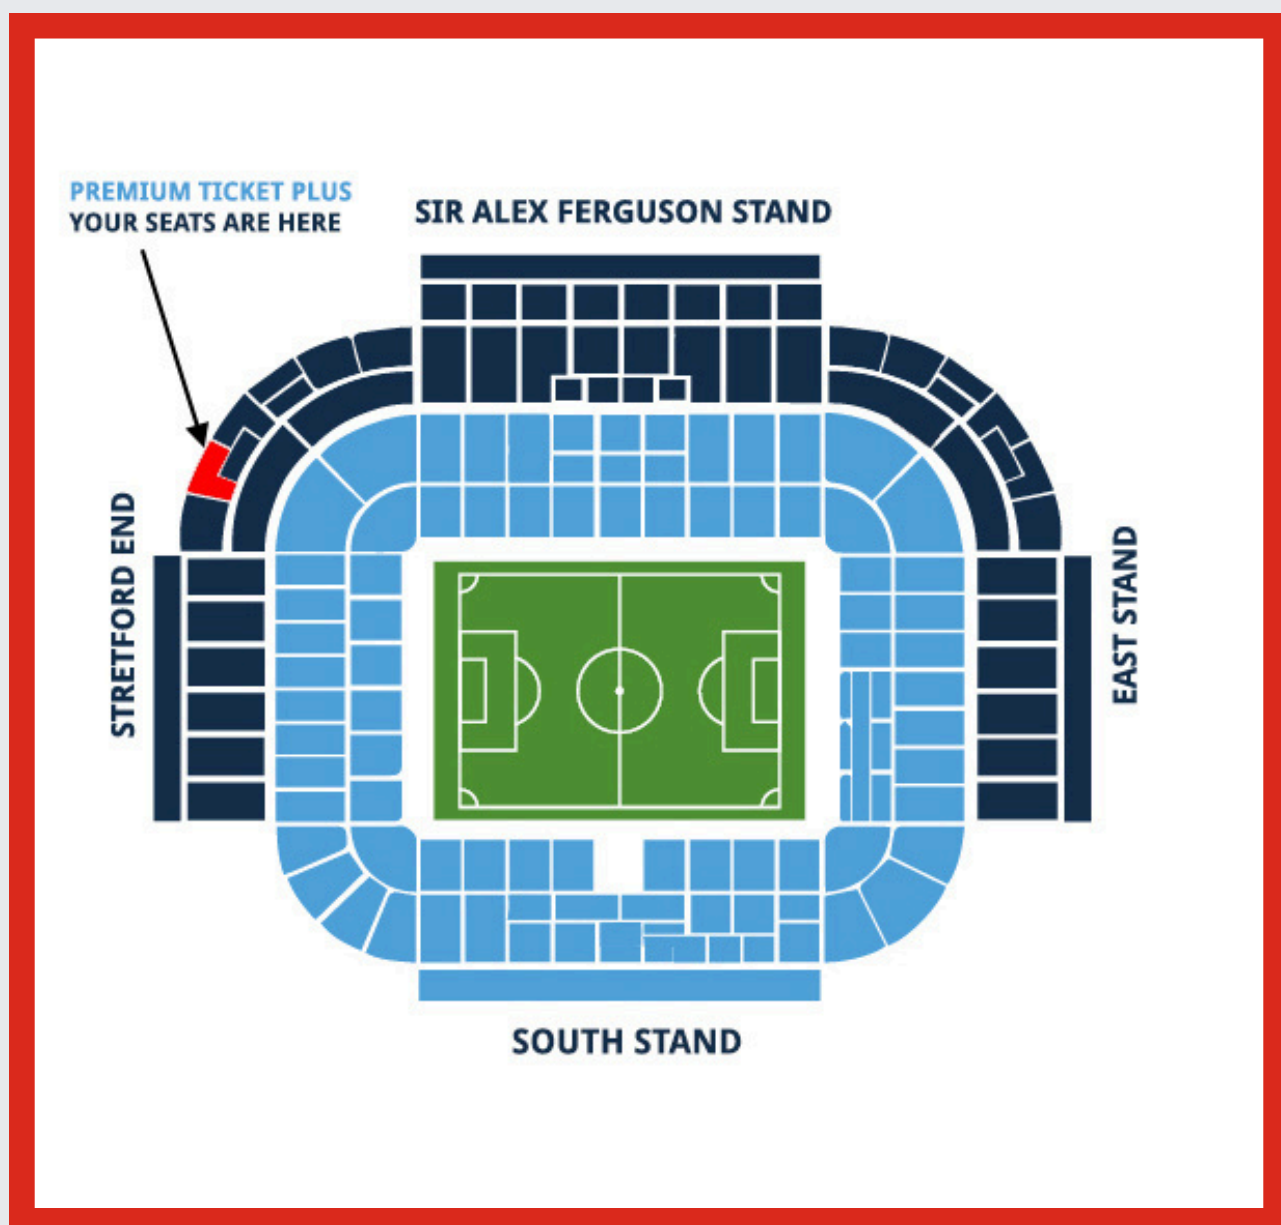

PREMIUM TICKET PLUS

Manchester United

Seat Map