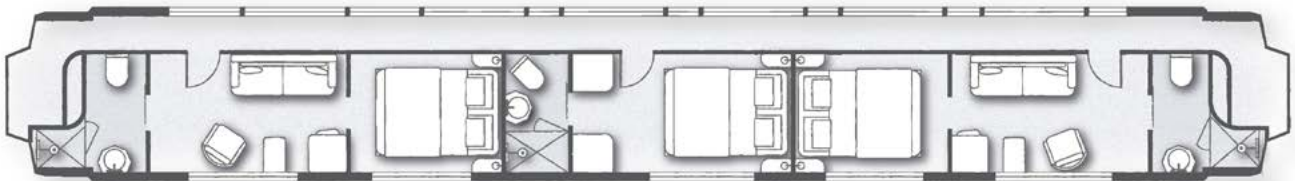

DETAILS

LOCATION: State Car 1, after the Spa Car and close to the front of the train

SUITE SIZE: 12 m² (including the ensuite)

VIEW: Scottish countryside landscapes

BEDS: Double bed

LIVING ROOM: Separate lounge/dining area

BATHROOM: Shower, basin and WC

MAX OCCUPANCY: 2 adults

SIGNATURE SUITE INCLUSIONS:

- Private in-cabin dining on request
- Indulgent cabin amenities
- Free-flowing champagne
- Complimentary spa treatment per guest
- Personal butler service
- Personalised mini bar
- Private arrival and departure transfer

CABIN PLAN

GRAND SUITE 1

GRAND SUITE 2

Single Cabins, twin cabins and double cabins can also be accommodated on the Royal Scotsman

Minimum booking is 2

To check on journeys, dates, availability, cabins and pricing, please contact