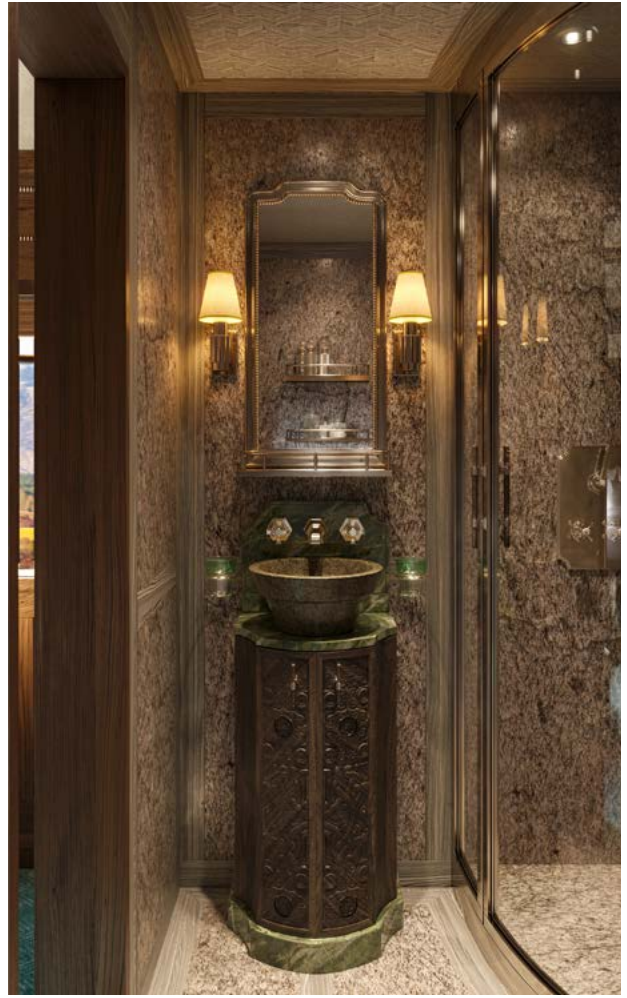

ROYAL SCOTSMAN

A BELMOND TRAIN
SCOTLAND

GRAND SUITES

WELCOME TO THE LEGENDARY WORLD OF BELMOND

GRAND SUITES

ROYAL SCOTSMAN

THE GRAND SUITES ABOARD ROYAL SCOTSMAN SIGNAL THE START OF A NEW AGE OF INDULGENT HIGHLAND ADVENTURE. THE SPACIOUS INTERIORS ARE RICH IN REFERENCES TO SCOTTISH CULTURE AND REFLECT THE PASSING LANDSCAPES. PATTERNS ECHO EDWARDIAN ELEGANCE AS PICTISH STONES, DARK WOODS AND LOCAL STONES SIT SIDE BY SIDE WITH RICH AND SOPHISTICATED TWEEDS.

ACROSS ALL OF THE TARTAN DESIGNS THE TRAM LINES DEPICT THE TRAIN TRACKS THAT CARRY THE PASSENGERS ON THEIR JOURNEY ACROSS SCOTLAND. WITHIN THE MAIN CHECK BLOCK OF THE DESIGNS THERE IS A 37 THREAD BLOCK OF COLOUR SUBTLY DEPICTING THE 37 YEARS THE TRAIN HAS BEEN RUNNING SINCE 1985. THE STYLE OF THE TWEED WAS SELECTED AS THE BLOCKS OF COLOURS SUBTLY REFLECT TRAIN TRACKS AND THE COLOURS AIM TO CAPTURE THE CHANGING MOOD OF SCOTLAND'S MYTHICAL LANDSCAPE AND WEATHER.

DETAILS

LOCATION: State Car 1, after the Spa Car and close to the front of the train

SUITE SIZE: 12 m² (including the ensuite)

VIEW: Scottish countryside landscapes

BEDS: Double bed

LIVING ROOM: Separate lounge/dining area

BATHROOM: Shower, basin and WC

MAX OCCUPANCY: 2 adults

SIGNATURE SUITE INCLUSIONS:

- Private in-cabin dining on request
- Indulgent cabin amenities
- Free-flowing champagne
- Complimentary spa treatment per guest
- Personal butler service
- Personalised mini bar
- Private arrival and departure transfer