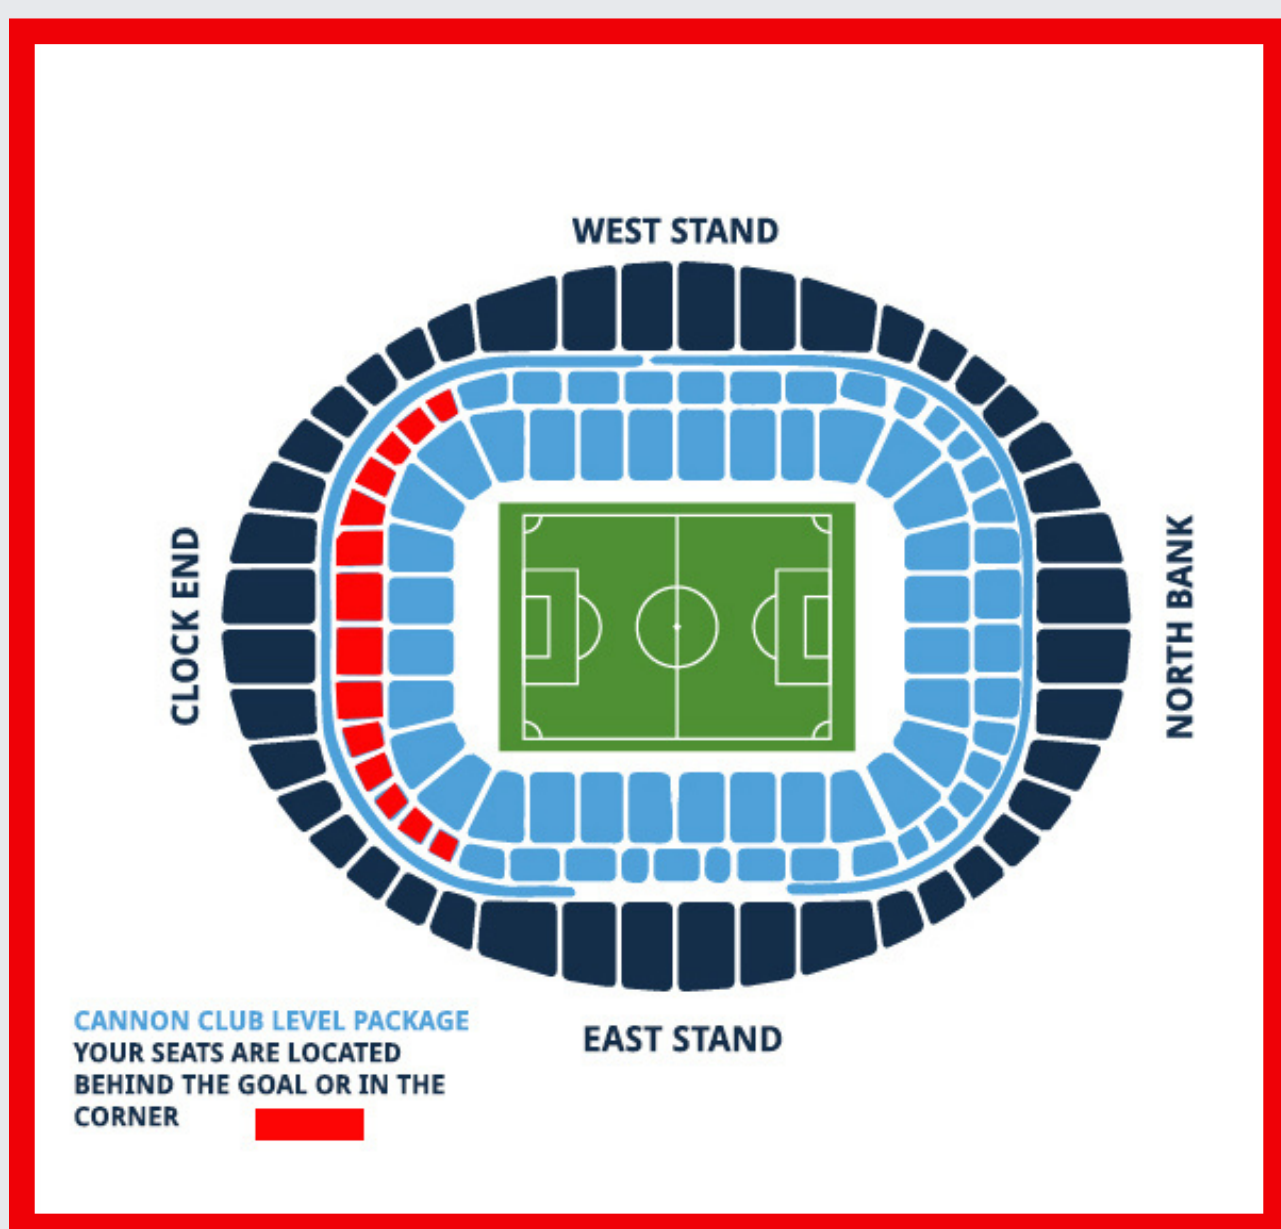

ARSENAL

CANON CLUB LEVEL

A Cannon Club Level Package offers magnificent panoramic views, so you can experience an Arsenal Premier League match in style.

Located in the middle tier of the iconic Gunners Stadium, the atmosphere and location guarantee you a day out to remember.

CANON CLUB LEVEL PACKAGE INCLUDES:

- **MATCH SEAT**
Cannon Club Level VIP Seat, behind the goal or in the corner
 - **DINING**
Pre-match food voucher to redeem at Club Level bar / restaurants
 - **DRINKS**
Options to purchase drinks from the Cannon Club level outlets
 - **HALF TIME**
Complimentary half-time beer, wine, soft drink or tea / coffee
 - **MATCH PROGRAMME**
Included
 - **BETTING FACILITIES**
Available
 - **TOUR**
Museum tour voucher (available on matchdays)
Stadium tour voucher (non-matchdays only)
 - **OTHER**
£5 merchandise discount with printed ticket for use in club shop and kiosks
- **Dress Code:** No away colours
 - **Hospitality Opening Time:** 2.5 hours before kick-off
 - **Hospitality Closing Time:** 1 hour after the final whistle

HOSPITALITY OPENING HOURS

The Cannon Club Level opens 2.5 hours before kick-off and will close 1 hour after the final whistle.

DINING

Pre-match food voucher to redeem from the Cannon Club level bar / restaurants. Present your match ticket.

CANON CLUB LEVEL

Arsenal

Seat Map

Minimum booking is 4

To check on latest fixtures and pricing, contact Liz Martinez-Gray, EMG EVENTS LTD

+44 (0) 208 468 7599 | +44 (0) 771 039 9408 | liz@emgevents.co.uk

www.emgevents.co.uk