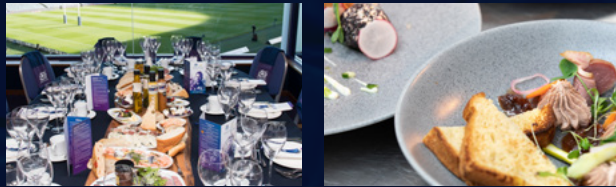

MURRAYFIELD BOXES

£549+VAT PP

Indulge in the epitome of Scottish Rugby Hospitality from the stadium's prime vantage point.

Immerse yourself in the warmth of Scottish hospitality during the Autumn Nations Series from the luxury of a Murrayfield Box. Delight in a seasonal three-course feast accompanied by a carefully curated drinks pairing. Rub shoulders with esteemed rugby figures, both past and present, within the exclusive confines of your box, before venturing to your allocated seat outside your box to see the game in action.

Experience includes:

- Seasonal three-course menu
- Pitch-facing dining, there simply is no better view
- All-inclusive wine, beer and spirits
- Match ticket outside your box
- Personal meet & greet with rugby talent
- Match programme & corporate gift
- Post-match snack & all-inclusive bar for remaining hour
- Sold per person